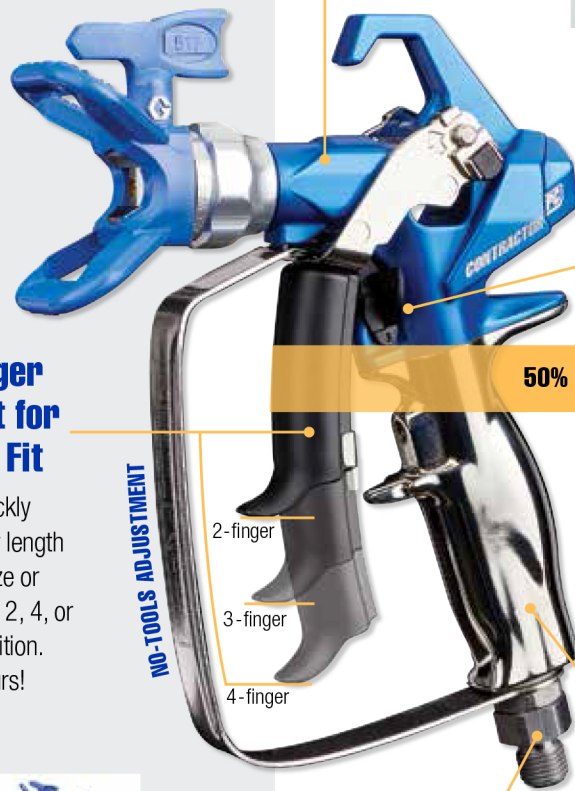

Breakthrough Technology Keeps You Spraying

PATENT PENDING

Reduce downtime with 1-part, on-the-job gun rebuild

- Exclusive no-tools ProConnect Replacement Cartridge
- Needle and all wear parts in one simple part
- Simply replace cartridge — it's like getting a brand new gun

Lift Trigger

Unscrew ProConnect Cartridge

Install New Cartridge

You're ready to spray!

Easy 1-finger, ambidextrous lock

50% LESS TRIGGER PULL AND HOLD FORCE

Finish Jobs Faster With Less Fatigue

Delivers the most comfortable and lightest-weight spray experience ever.

- Lightest trigger pull force at all spray pressures
- Lightest trigger hold force at all spray pressures

Comfortable, contoured handle design

EasyGlide™ Swivel for effortless hose management

NO-TOOLS ADJUSTMENT

2-finger
3-finger
4-finger

PATENT PENDING

E-Z Fit Trigger Adjustment for a Personal Fit

Now you can quickly customize trigger length to fit any hand size or situation. Choose 2, 4, or new 3-finger position. The choice is yours!