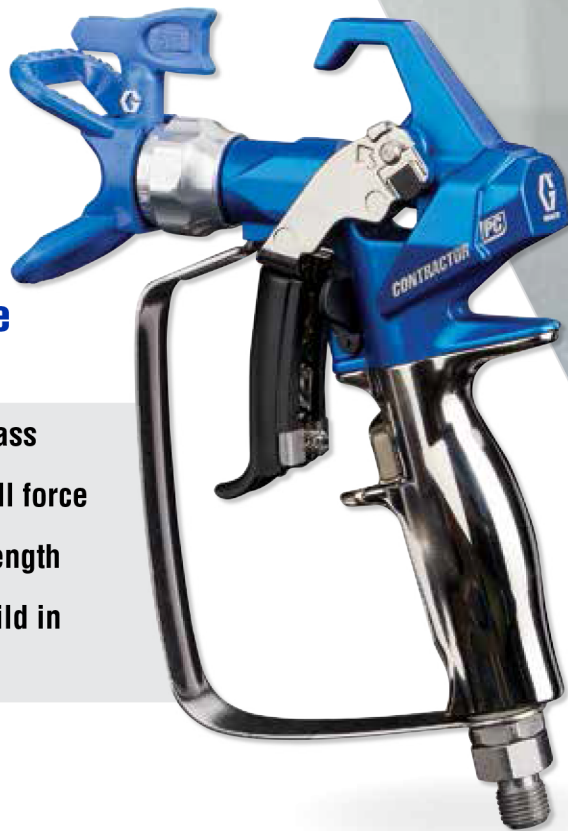

Paint
Access
.com.au

Contractor PC™

Airless Spray Gun

The Lightest, Most Comfortable Gun Ever Built

Introducing the new standard in airless spray gun technology. You demand maximum comfort and control—the Contractor PC delivers. Experience it for yourself!

Benefits You'll Appreciate on Every Job

- ▶ Lightest weight gun in its class
- ▶ Up to 50% lighter trigger pull force
- ▶ E-Z Fit™ adjustable trigger length
(PATENT PENDING)
- ▶ Complete no-tools gun rebuild in
seconds with ProConnect™
(PATENT PENDING)

CONTRACTOR PC™

Graco's longest-lasting, most durable gun yet.
Learn more at graco.com/ContractorPC

All-Day Comfort and Control

The Contractor PC airless spray gun delivers exclusive Graco innovations in comfort and durability that you'll come to rely on for every job — a custom fit with an exceptional finish, every time.

Lift Trigger

Unscrew ProConnect Cartridge

Install New Cartridge

You're ready to spray!

Easy 1-finger, ambidextrous lock

50% LESS TRIGGER PULL AND HOLD FORCE

Finish Jobs Faster With Less Fatigue

Delivers the most comfortable and lightest-weight spray experience ever.