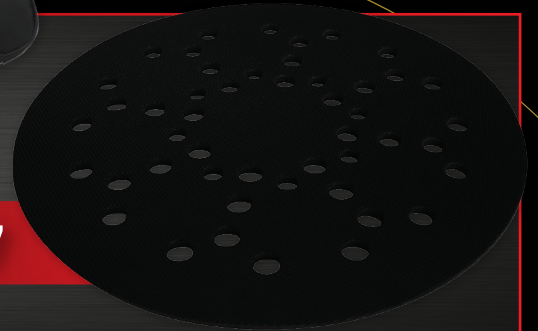

VOLITO™

Wallpro BRUSHLESS ORBITAL SANDER

Volito [VO-lee-toh]

LATIN MEANING: fly · hover · go to and fro

Inspired by its Latin meaning, the revolutionary Wallpro Volito™ was designed to deliver a unique hover glide effect. The balance of weight, power, random orbital technology and intelligent suction combine seamlessly, creating effortless sanding with precision and ease.

Suction control switch quickly adjust suction levels for optimum glide

Ergonomic handle reduces fatigue

6 adjustable speeds for perfect control

4mm random orbital movement for a professional finish and hover glide effect

180 degree flexible head for comfortable working positions

FITTED CARRY BAG

PS4-47

CUSHIONED INTERFACE PAD

TECHNICAL SPECS

POWER INPUT	400W
MOTOR TYPE	BRUSHLESS
ORBIT	4.0MM
SPEED	4000 - 8500 RPM 6 SPEED VARIABLE CONTROL
SANDING PAD	Ø 225MM

WEIGHT	3.6KG
LENGTH	1500MM
NOISE LEVEL	<80dB (A)
HEAD MOVEMENT	FLEXIBLE 180°
ILLUMINATION	LED STRIP
TRANSPORT	FITTED CARRY BAG

PRODUCT CODE	PS-400
BARCODE	9315778019002

\$610.00
(RRP EX GST)